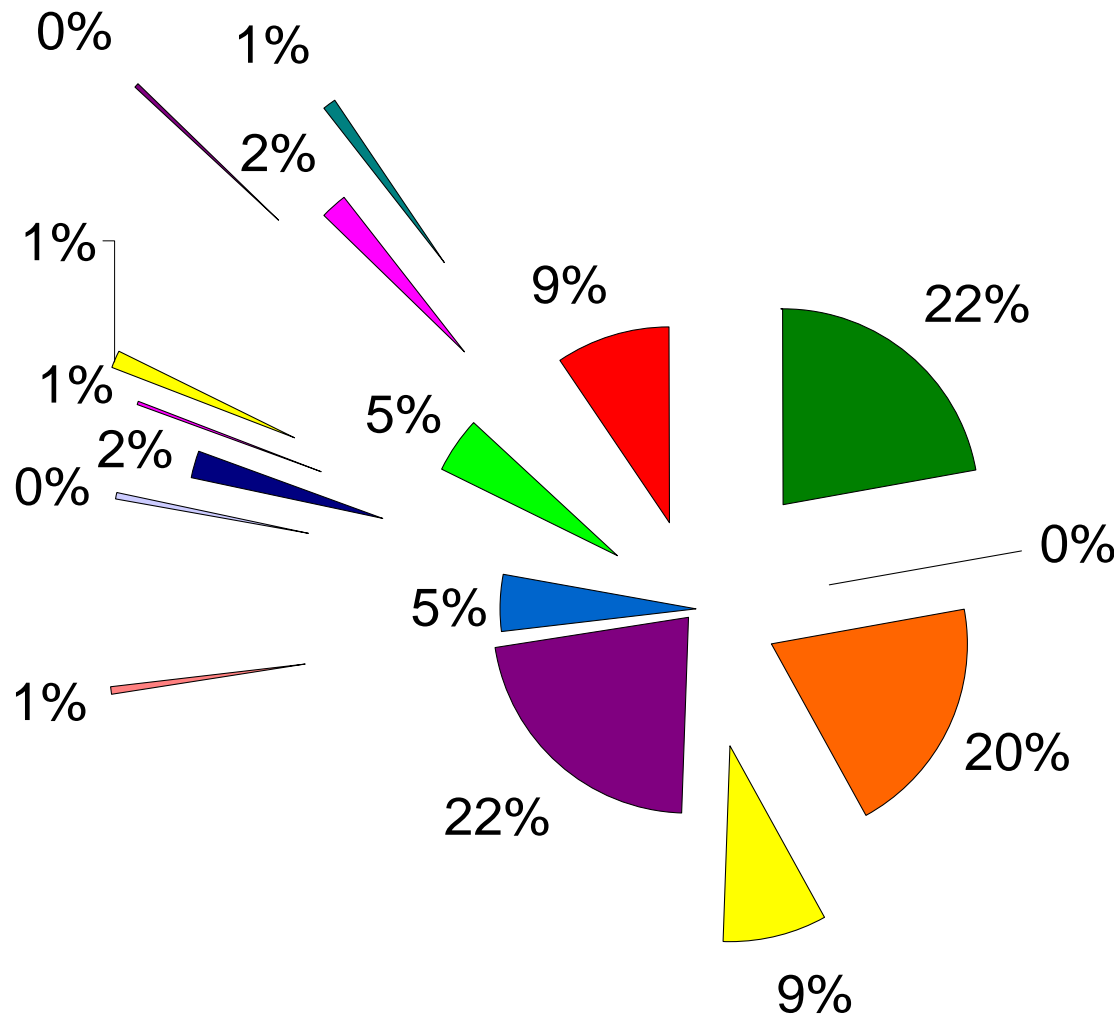

SYC Travel Soccer Demographics Fall 07

- Fairfax Station/Lorton
- Blacksburg
- Central Springfield
- East/North Springfield
- West Springfield
- Dumfries/Stafford/Fredericksburg
- Burke
- Ft Belvoir
- Centreville/Clifton
- Manassas
- Woodbridge/Lake Ridge
- Fairfax
- Arlington/Vienna/McLean
- Annandale/Falls Church
- Herndon/Sterling/Reston
- Alexandria

Bottom Line is 92% of SYC Travel Soccer Players from: West Springfield + Burke 27%; Central Springfield 20%; East/North Springfield + Alexandria 18%; and Fairfax Station/Lorton + Fairfax 27%