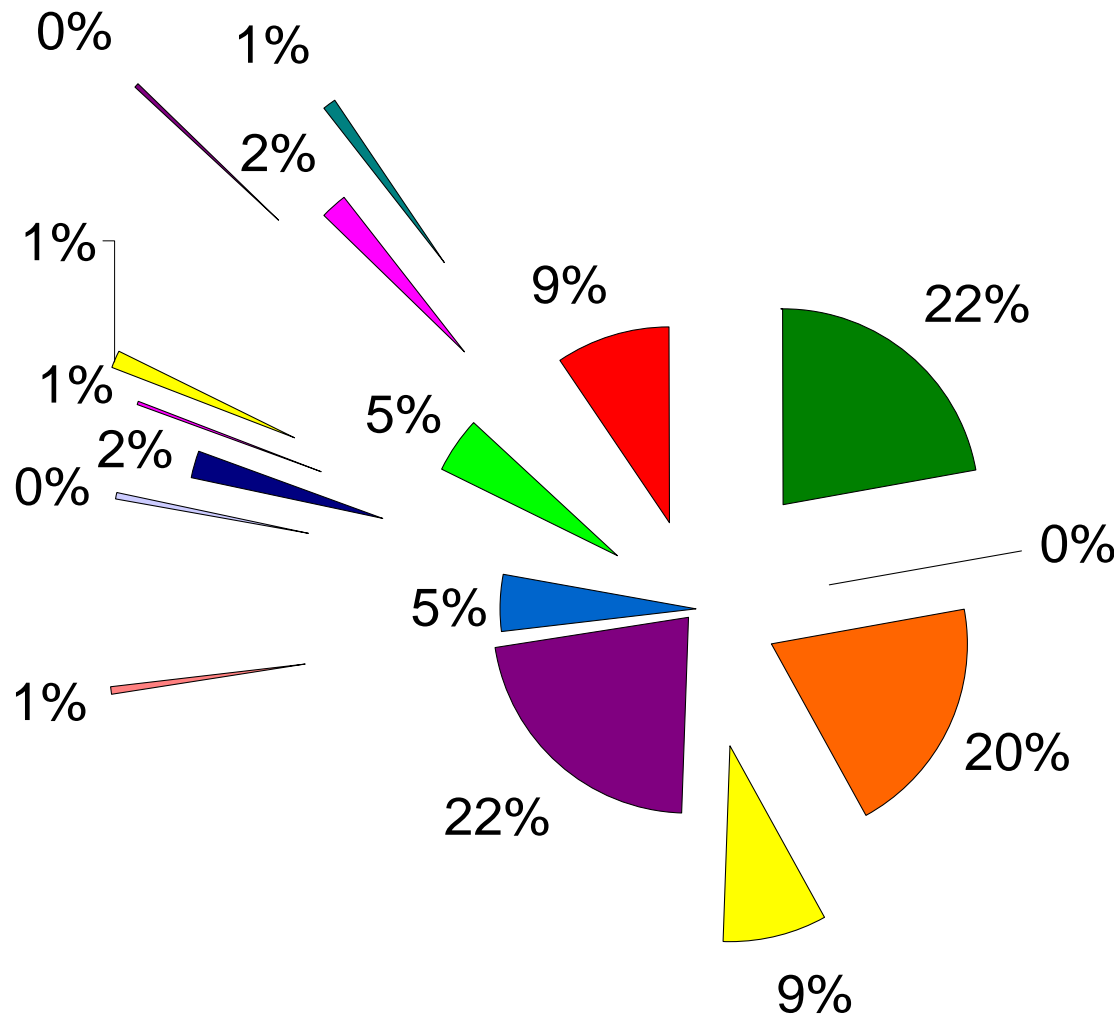

SYC Travel Soccer Demographics Fall 07

- Fairfax Station/Lorton
- Blacksburg
- Central Springfield
- East/North Springfield
- West Springfield
- Dumfries/Stafford/Fredericksburg
- Burke
- Ft Belvoir
- Centreville/Clifton
- Manassas
- Woodbridge/Lake Ridge
- Fairfax
- Arlington/Vienna/McLean
- Annandale/Falls Church
- Herndon/Sterling/Reston
- Alexandria

Bottom Line is 92% of SYC Travel Soccer Players from: West Springfield + Burke 27%; Central Springfield 20%; East/North Springfield + Alexandria 18%; and Fairfax Station/Lorton + Fairfax 27%